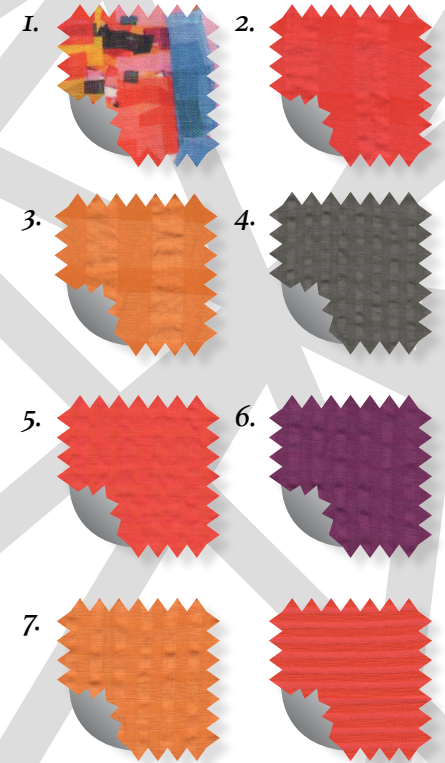

MAY

1. Linen Print: Confetti
2. Mega Pixel: Flame
3. Mega Pixel: Saffron
4. Pebble: Fig
5. Pebble: Flame
6. Pebble: Mulberry
7. Pebble: Saffron
8. Jersey: Flame