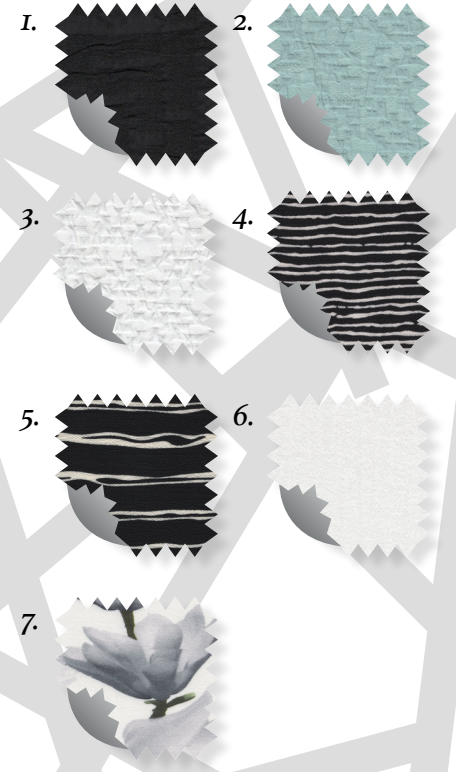

1. *Circuit: Black*
2. *Circuit: Seaglass*
3. *Circuit: White*
4. *Stripes Print: Mini*
5. *Stripes Print: Wide*
6. *Tissue Crepe: White*
7. *Tulip: Jersey*

# FEB

**TIERED TOP**  
*Tissue Crepe: Black*  
Style #72802

**TIERED PANT**  
*Tissue Crepe: Black*  
Style #72803

**LANTERN TOP**  
*Stripes Print: Mini*  
Style #5594

**POPPY PULLOVER**  
*Stripes Print: Wide*  
Style #5593

# MARCH

- 1. *Circuit: White*
- 2. *Grid Dot*
- 3. *Linen Print: Flower*
- 4. *Mega Pixel: Wedgewood*
- 5. *Mega Pixel: White*
- 6. *Pebble: Black*
- 7. *Pebble: Emerald*
- 8. *Pebble: White*
- 9. *Rayon: Black*
- 10. *Rayon: White*

# APRIL

**STUDIO BLOUSE**  
 Rayon: Pearl  
 Style #4336

**STUDIO PANT**  
 Rayon: Pearl  
 Style #3249

**DIALECT TOP**  
 Rayon: Highlight  
 Style #4342

**BALLET DRESS**  
Rayon: Black  
Style #4341

**QUICKSILVER DRESS**  
Rayon: Marble  
Style #4339