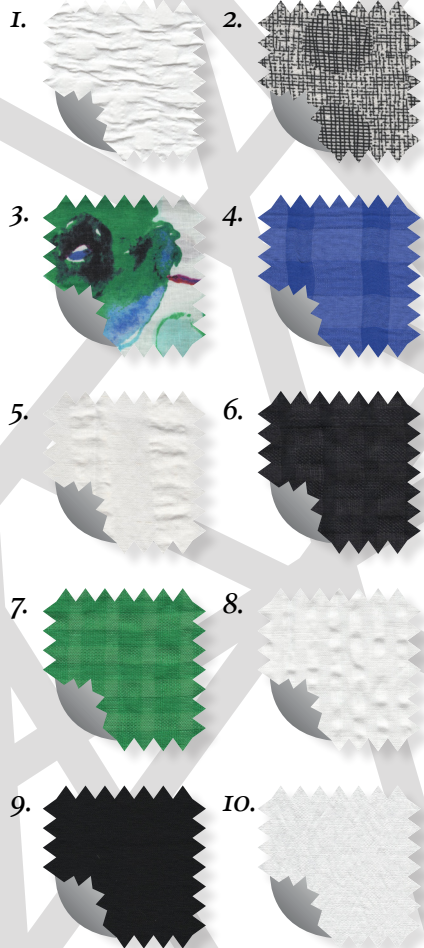

1. *Circuit: Black*
2. *Circuit: Seaglass*
3. *Circuit: White*
4. *Stripes Print: Mini*
5. *Stripes Print: Wide*
6. *Tissue Crepe: White*
7. *Tulip: Jersey*

**PORTSIDE TOP**

*Circuit: Black*

Style #557520

**PORTSIDE PANT**

*Circuit: Black*

Style #557519

**COLD SHOULDER TUNIC**

*Tissue Crepe: White*

Style #72806

**TIERED PANT**

*Tissue Crepe: White*

Style #72802

**SALSA TEE**  
*Tulip Jersey: Grey / White*  
Style #81584

**TAHOE TUNIC**  
*Tulip Jersey: Grey / White*  
Style #81583

**FRIDAY DRESS**  
 Circuit: Seaglass  
 Style #557516

# MARCH

- 1. *Circuit: White*
- 2. *Grid Dot*
- 3. *Linen Print: Flower*
- 4. *Mega Pixel: Wedgewood*
- 5. *Mega Pixel: White*
- 6. *Pebble: Black*
- 7. *Pebble: Emerald*
- 8. *Pebble: White*
- 9. *Rayon: Black*
- 10. *Rayon: White*